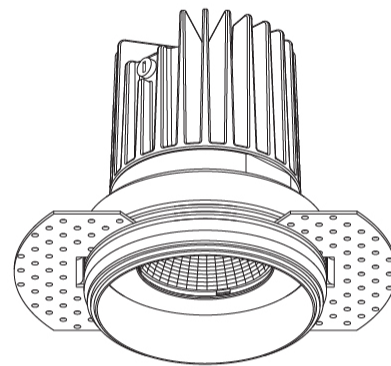

PHYSICAL

Shape: Round
Diameter (mm): 65
Diameter (in): 2 ⁹/₁₆
Height (mm): 90
Height (in): 3 ⁹/₁₆
Ceiling Thickness (mm): 10 / 12.5 / 15
Ceiling Thickness (in): 3/8 or 1/2 or 9/16
Min. Recessing Depth (mm): 110
Min. Recessing Depth (in): 4 ¹⁵/₁₆
Light Distribution: Downlight
Weight (kg): 0.312
Weight (lbs): 0.687
Fixture Finish: SSR / BKV / CWI / CRY / HAB / UFT / ITA / RUA / FTG / MYG / LOD / PUS / FRO / FUP / KIA / POP / BLS / SPG / MEY / GOH / GUM / CHC / COM / ABZ / JAG / OBR / MOS / ROR
Fixture Material: Aluminum Die Cast
Cut-out Measurements: 79mm / 3 1/8"

ELECTRICAL

Lamp Type: LED (Zhaga Standard)
Input Wattage (W): 15.5
Total Output Wattage (W): 14
Dimming: Tri-Mode (Non-Dimming and Phase Dimming (120Vac only) and 0-10V Dimming)
Driver Included: No
Driver Location: Recessed Housing
Driver Type: Constant Current - Universal
Driver Class: Class 2
Input Voltage (V): 120 - 277
Constant Current (MA): 500

LED

Color Temperature (°K): 2700 / 3000 / 3500 / 4000
Max. Delivered Lumen (lm): 930 / 960 / 1009 / 1030
Nominal Lumen (lm): 1386 / 1438 / 1511 / 1542
CRI: >90 CRI
Lamp Life (hrs): 50000
Upon Request: Special Color Temperature RGB-W Tunable White Special LED

OPTICAL

Reflector: 20 / 40 / 60
Adjustability: Fixed

RATINGS AND CERTIFICATIONS

Certified By: Certified for North American Standards
IP rating: IP44
Upon Request: Special Beam Angles

90mm 3 ⁹/₁₆"

Ø 65mm 2 ⁹/₁₆"

Ø 115mm 4 ¹/₂"

110mm
4 ³/₁₆"

79mm
3 ¹/₄"

10 | 12 ¹/₂ | 15
³/₁₆" | ¹/₂" | ⁹/₁₆"