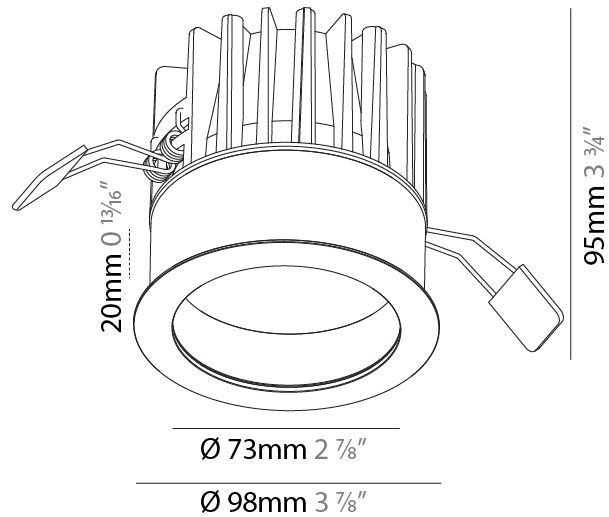

GENERAL

Series: Oiko
Subseries: Oiko Comfort
Brand: Prolicht
Division: Architectural
Mounting Type: Recessed
Mounting Location: Ceiling
Subcategory: Downlight

PHYSICAL

Shape: Round
Diameter (mm): 98
Diameter (in): 3 7/8
Height (mm): 95
Height (in): 3 3/4
Ceiling Thickness (mm): 10 / 12.5 / 15
Ceiling Thickness (in): 3/8 or 1/2 or 9/16
Min. Recessing Depth (mm): 110
Min. Recessing Depth (in): 4 5/16
Light Distribution: Downlight
Weight (kg): 0.452
Weight (lbs): 1
Fixture Finish: SSR / BKV / CWI / CRY / HAB / UFT / ITA / RUA / FTG / MYG / LOD / PUS / FRO / FUP / KIA / POP / BLS / SPG / MEY / GOH / GUM / CHC / COM / ABZ / JAG / OBR / MOS / ROR
Fixture Material: Aluminum Die Cast
Cut-out Measurements: D. - 92mm / 3 5/8"

ELECTRICAL

Lamp Type: LED (Zhaga Standard)
Input Wattage (W): 20.9
Total Output Wattage (W): 18.7
Dimming: Tri-Mode (Non-Dimming and Phase Dimming (120Vac only) and 0-10V Dimming)
Driver Included: No
Driver Location: Recessed Housing
Driver Type: Constant Current - Universal
Housing: See components
Input Voltage (V): 120 - 277
Constant Current (MA): 500

LED

Number of LEDs: 1
Color Temperature (°K): 2700 / 3000 / 3500 / 4000
Max. Delivered Lumen (lm): 1630 / 1670 / 1754 / 1790
Nominal Lumen (lm): 2360 / 2420 / 2548 / 2600
CRI: >90 CRI
Lamp Life (hrs): 50000

OPTICAL

Reflector°: 18 / 26 / 40

RATINGS AND CERTIFICATIONS

Certified By: Certified for North American Standards
IP rating: IP20